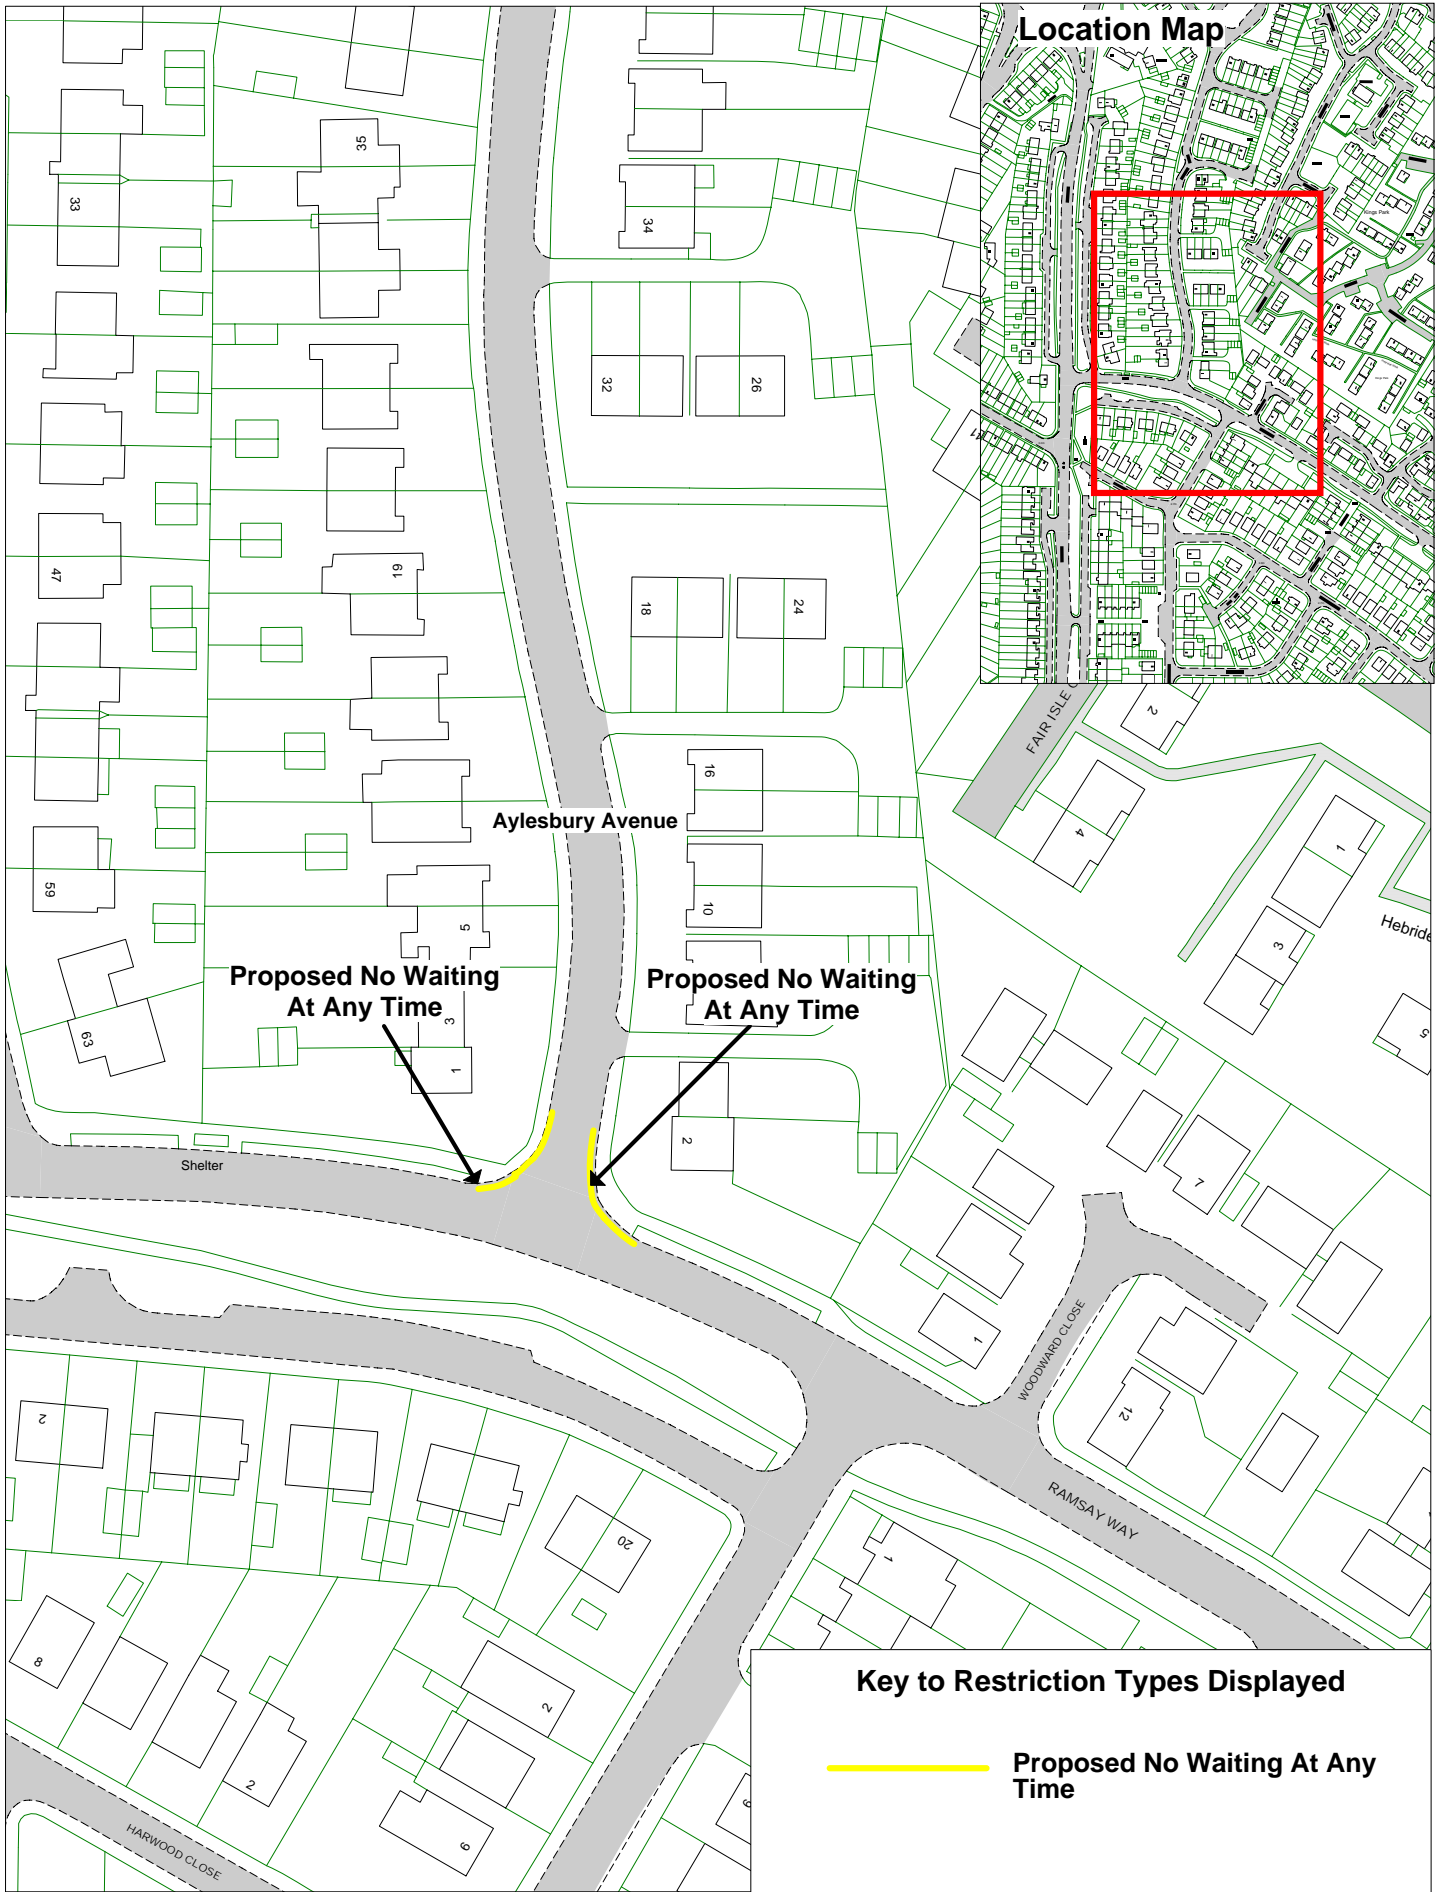

Location Map

**Proposed No Waiting
At Any Time**

**Proposed No Waiting
At Any Time**

Key to Restriction Types Displayed

 **Proposed No Waiting At Any Time**

**East Sussex
County Council**

© Crown copyright. All rights reserved
East Sussex County Council
Licence No. 100019601 2015

Site 4
Aylesbury Avenue -
proposed No Waiting
- At Any time

SCALE	1 : 1000
DATE	06/07/2015
DRAWING No.	
DRAWN BY	